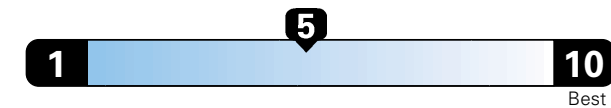

Small SUV 4WD range from 16 to 120 MPGe. The best vehicle rates 141 MPGe.

**You spend \$1,000**  
 in fuel costs over 5 years compared to the average new vehicle.

**Annual fuel cost \$1,700**

**Fuel Economy & Greenhouse Gas Rating** (tailpipe only)